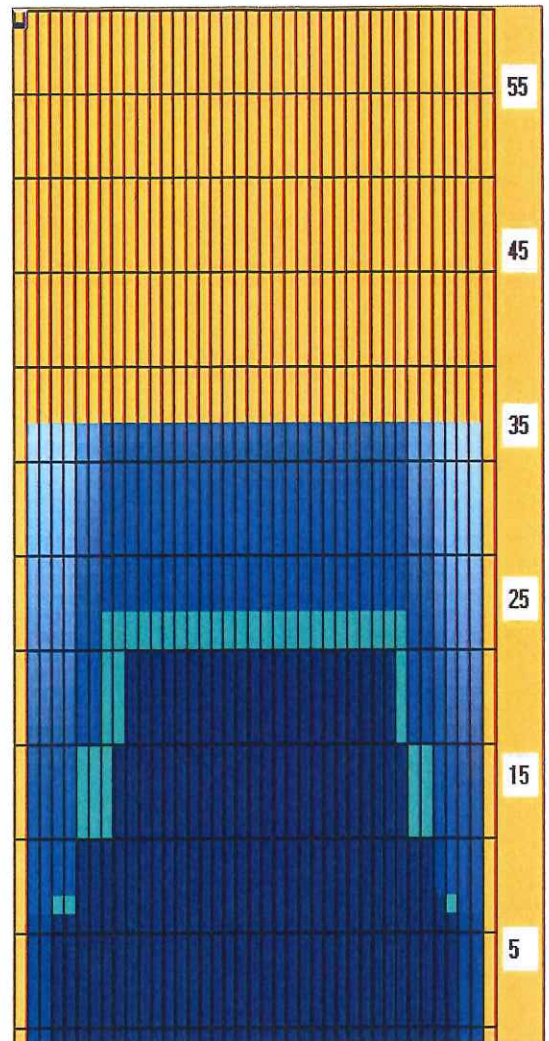

## 兼・関西選手権、都道府県対抗 関西新人、全日本新人 大阪府選考会

Oil Pattern Distance: **37 Feet**      Reverse Brush Drop: **37 Feet**      Oil Per Board: **50 uL**  
 Forward Oil Total: **23.55 mL**      Reverse Oil Total: **11.3 mL**      Volume Oil Total: **34.85 mL**  
 Forward Boards Crossed: **471 Boards**      Reverse Boards Crossed: **226 Boards**      Total Boards Crossed: **697 Boards**

	Start	Stop	Loads	Speed	Crossed	Start	End	Feet	T.Oil
1	2L	2R	4	10	148	0.0	4.2	4.2	7400
2	4L	4R	4	14	132	4.2	12.1	7.9	6600
3	6L	6R	4	14	116	12.1	20.0	7.9	5800
4	8L	8R	3	18	75	20.0	27.6	7.6	3750
5	2L	2R	0	18	0	27.6	37.0	9.4	0

Navigation: Forward Reverse More

	Start	Stop	Loads	Speed	Crossed	Start	End	Feet	T.Oil
1	2L	2R	0	26	0	37.0	25.0	-12.0	0
2	10L	9R	2	18	44	25.0	19.9	-5.1	2200
3	9L	8R	2	18	48	19.9	14.8	-5.1	2400
4	6L	5R	2	14	60	14.8	10.9	-3.9	3000
5	2L	2R	2	14	74	10.9	7.0	-3.9	3700
6	2L	2R	0	10	0	7.0	0.0	-7.0	0

Navigation: Forward Reverse More

Conditioner:  
Type In or Select One

TransferType:  
Type In or Select One

- Forward 
- Reverse 
- Combined 
- Buff 

Item	3L-7L:18L-18R	8L-12L:18L-18R	13L-17L:18L-18R	18L-18R:17R-13R	18L-18R:12R-8R	18L-18R:7R-3R
Description	Outside Track:Middle	Middle Track:Middle	Inside Track:Middle	Middle: Inside Track	Middle:Middle Track	Middle:Outside Track
Track Zone Ratio	1.98	1.06	1	1	1.02	1.92