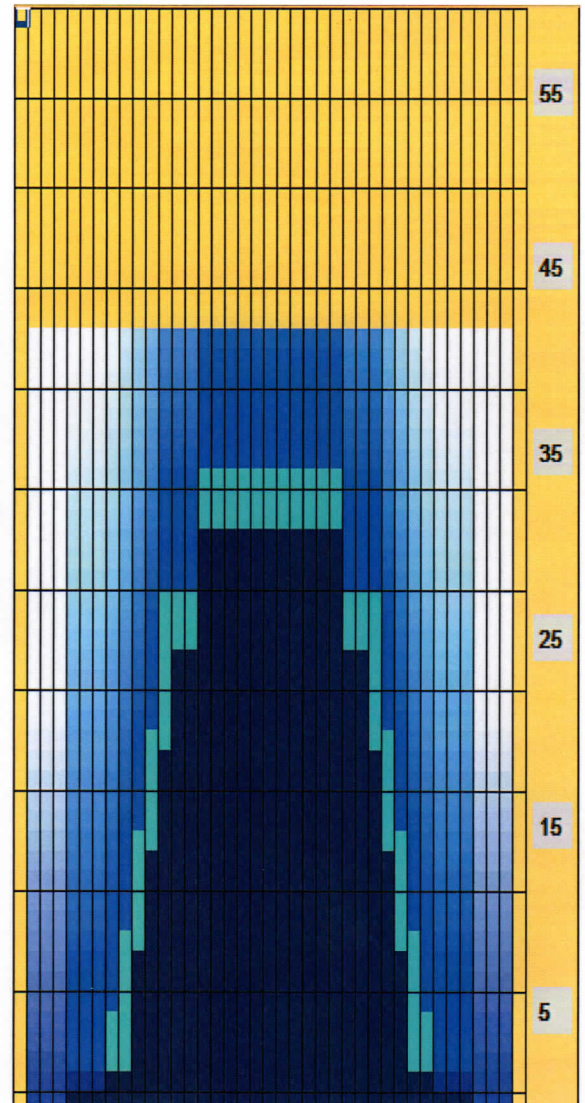

第40回関西ジュニア選手権大会

Oil Pattern Distance:	43 Feet	Reverse Brush Drop:	35 Feet	Oil Per Board:	50 uL
Forward Oil Total:	17.8 mL	Reverse Oil Total:	11.4 mL	Volume Oil Total:	29.2 mL
Forward Boards Crossed:	356 Boards	Reverse Boards Crossed:	228 Boards	Total Boards Crossed:	584 Boards

	Start	Stop	Loads	Speed	Crossed	Start	End	Feet	T.Oil
1	5L	5R	4	14	124	0.0	5.9	5.9	6200
2	8L	8R	2	14	50	5.9	9.8	3.9	2500
3	9L	9R	2	14	46	9.8	13.7	3.9	2300
4	10L	10R	2	18	42	13.7	18.8	5.1	2100
5	11L	11R	2	18	38	18.8	23.9	5.1	1900
6	12L	12R	2	22	34	23.9	30.1	6.2	1700
7	15L	15R	2	22	22	30.1	36.3	6.2	1100
8	2L	2R	0	22	0	36.3	40.0	3.7	0
9	2L	2R	0	26	0	40.0	43.0	3.0	0

Navigation: Forward Reverse More

	Start	Stop	Loads	Speed	Crossed	Start	End	Feet	T.Oil
1	2L	2R	0	30	0	43.0	33.0	-10.0	0
2	15L	15R	2	22	22	33.0	26.8	-6.2	1100
3	13L	13R	2	18	30	26.8	21.7	-5.1	1500
4	12L	12R	2	18	34	21.7	16.6	-5.1	1700
5	11L	11R	2	18	38	16.6	11.5	-5.1	1900
6	10L	10R	2	18	42	11.5	6.4	-5.1	2100
7	5L	5R	2	10	62	6.4	3.6	-2.8	3100
8	2L	2R	0	10	0	3.6	0.0	-3.6	0

Navigation: Forward Reverse More

Conditioner:
Type In or Select One

TransferType:
Type In or Select One

- Forward
- Reverse
- Combined
- Buff

Item	3L-7L:18L-18R	8L-12L:18L-18R	13L-17L:18L-18R	18L-18R:17R-13R	18L-18R:12R-8R	18L-18R:7R-3R
Description	Outside Track:Middle	Middle Track:Middle	Inside Track:Middle	Middle: Inside Track	Middle:Middle Track	Middle:Outside Track
Track Zone Ratio	7.78	1.94	1.06	1.06	1.94	7.78